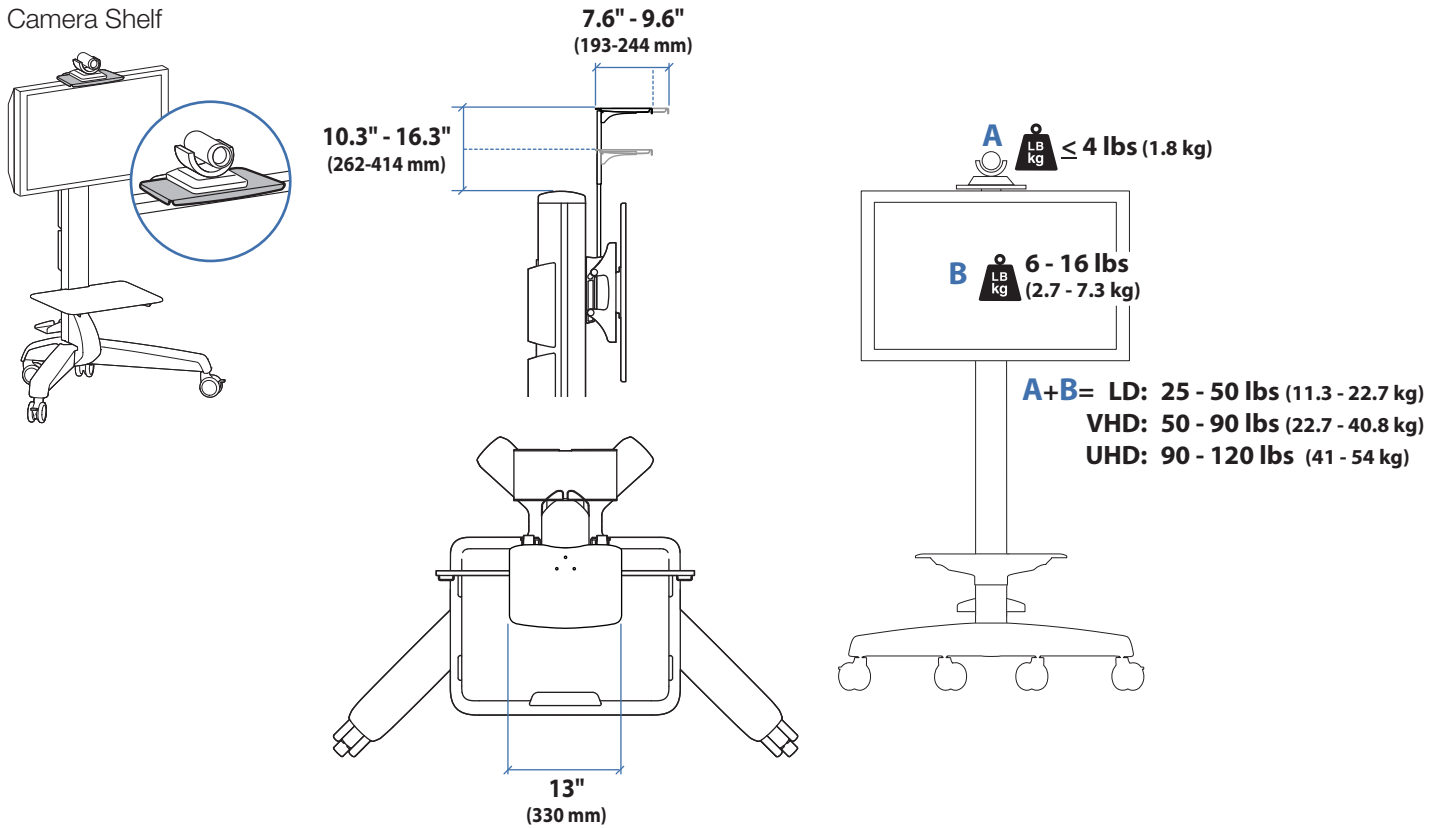

MMC Camera Shelf & 800 mm Kits

Camera Shelf

800 mm Expansion Kit