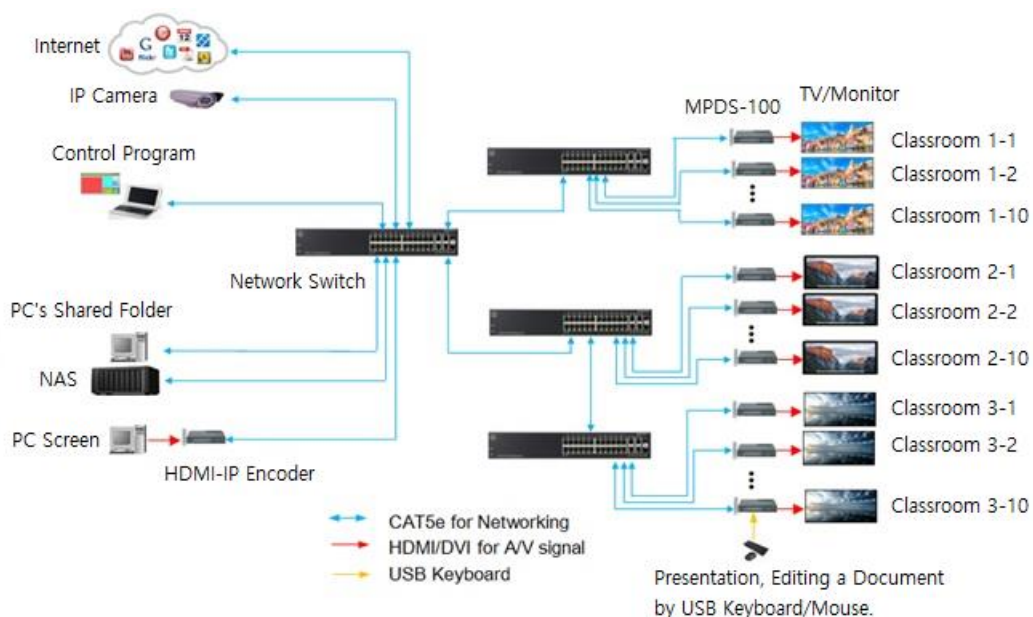

■ Description

29-0019 MPDS-100, Full HD(1080p) Media Player, is an integrated playing device that plays video/audio files, different types of documents as well as real-time streaming of IP camera(encoder) based on TCP/IP network. With the control program, this device can play contents to designated place by preset schedule and display the caption on the screen. MPDS-100 can be used for advertisement using video, can be used for security or broadcasting using IP camera, as well as can be an optimal solution for remote lecture using video with PDF, MS office documents.

■ Features

- H.264 Codec Media Player supports Full HD(1080p) resolution based on TCP/IP.
- Provides HDMI output, Analog audio output, RS-232 port for external device control.
- Supports various sources such as Documents (PDF, MS Office and etc), Video files, YouTube, IP Camera(encoder), Picture, Audio files.
- Remote Control Program
  - Up to 100 groups x 99 presets = 9,900 display configuration and preset file save
  - Immediate play by group, scheduling (weekly/sequence)
- Self-GUI
  - Enables to use web browsing, file explorer, video player features.

■ Applications

- Education