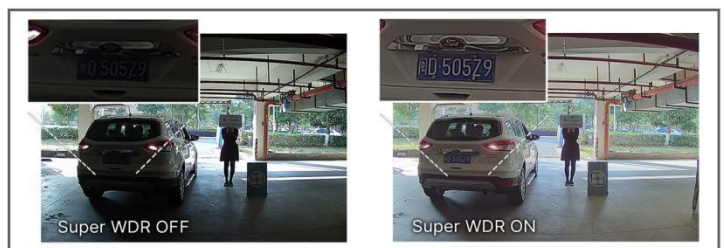

120dB Super WDR

Sensor-based WDR technology allows the camera to record greater scene details with true color reproduction even under the extreme back light and high contrast conditions. The ratio that the brightest light signal values divided by the darkest light signal values is up to 120dB.