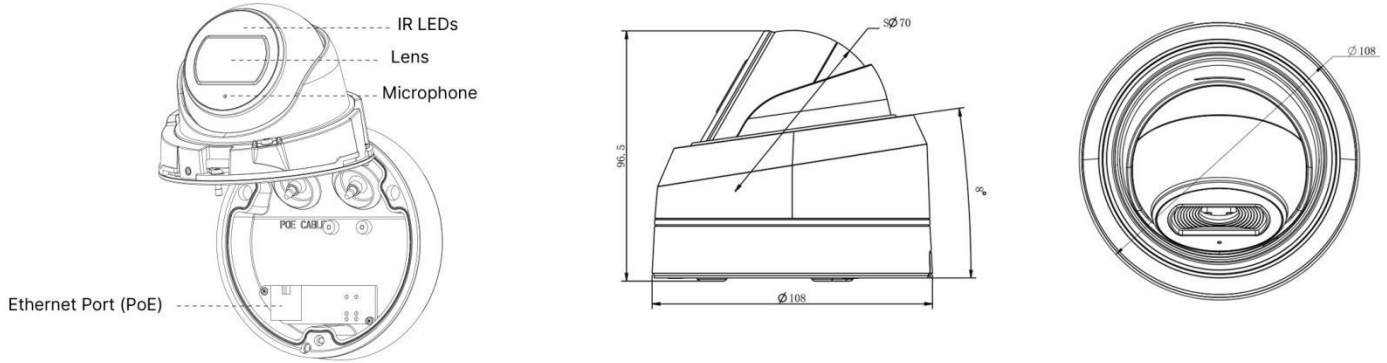

AI Weather-proof Mini Dome Network Camera

Structure Diagrams

Junction Box Version