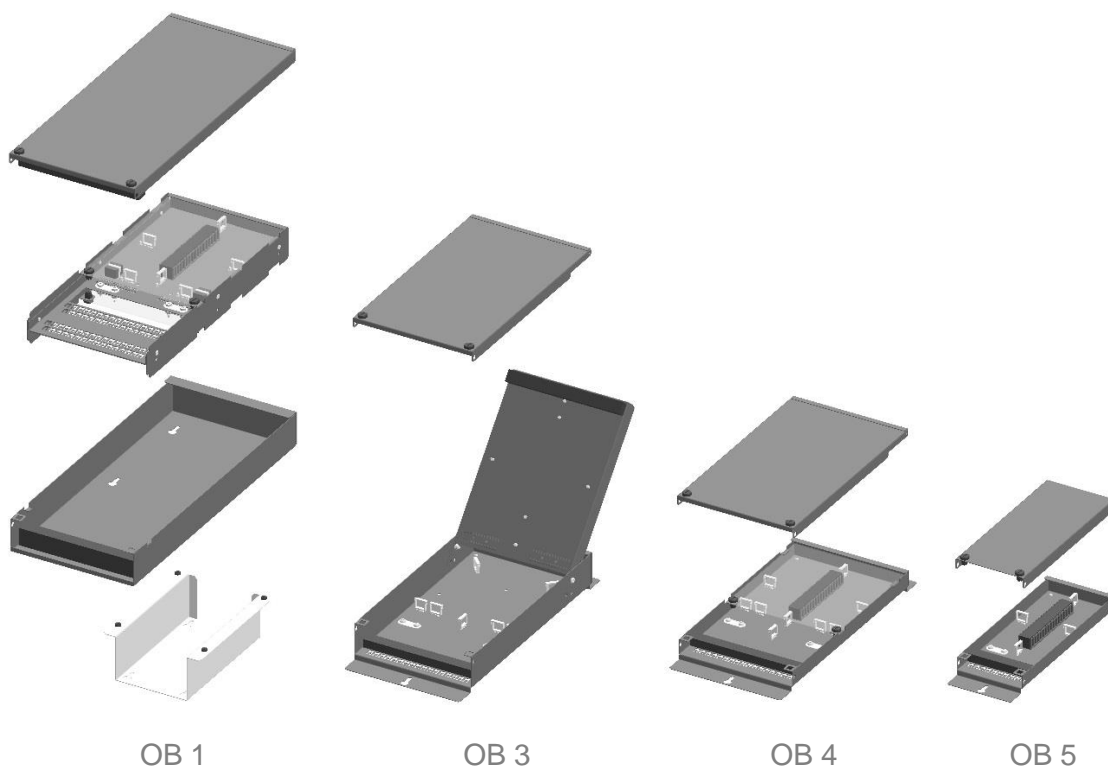

Datasheet

OB 1 / OB 3 / OB 4 / OB 5

Optical splice box From Enoc System

By
Patrik Andersson
Technical Manager

OB 1 / OB 3 / OB 4 / OB 5

OB X is a series of Optical splice boxes that fits perfectly inside the Enoc O5 fibercabinet. Each model fills different needs and splice capacity. From 144 normal splices up to 288 splices. All models are manufactured in Aluzinc and painted in RAL 7037.

OB X series is designed with a splice holder where the splices holds in place without any loose or extra parts. Each compartment holds up to 9 splices.

OB X range

- OB 1, for 288 fiber, removable two-sided splice tray
- OB 3, for 216 fiber, two level splice/sling area
- OB 4, for 144 fiber, one level splice/sling area
- OB 5, for 96 fiber, small installations

OB 1

Optical splice box with two-sided removable splice tray. Both sides are identical and can accommodate up to 144 splices each.

Splice holder that holds splices in place without any loose or extra parts.

OB 3

Optical splice box with two-level pivot able splice tray. Bottom level holds sling and the top level holds splices. Top level can accommodate up to 216 splices.
Splice holder that holds splices in place without any loose or extra parts.
All metal parts are manufactured in Aluzinc and painted to remove any sharp edges.
Sealing in soft rubber at the cable entrance.
Both the lid and polycarbonate protection are fixed with quick fastener that opens and closes easily.