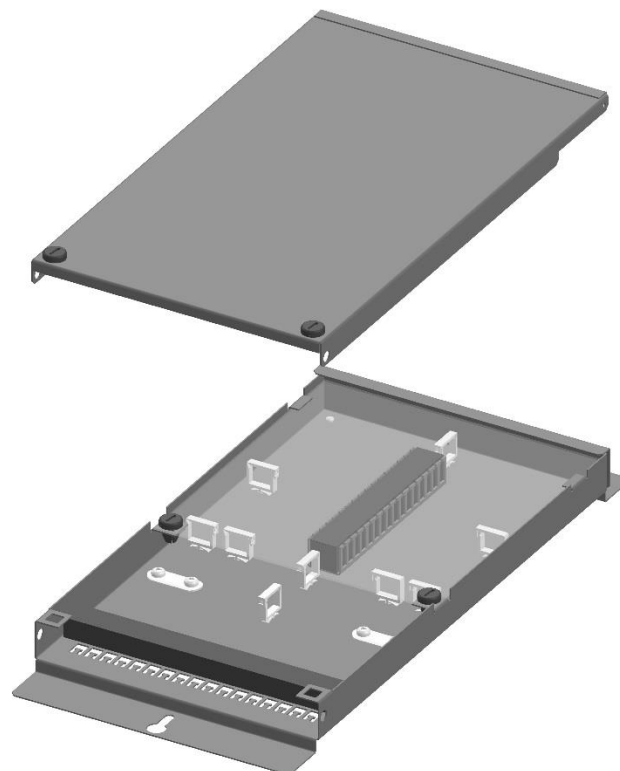

OB 1

Optical splice box with two-sided removable splice tray. Both sides are identical and can accommodate up to 144 splices each.

Splice holder that holds splices in place without any loose or extra parts.

OB 3

Optical splice box with two-level pivot able splice tray. Bottom level holds sling and the top level holds splices. Top level can accommodate up to 216 splices.
Splice holder that holds splices in place without any loose or extra parts.
All metal parts are manufactured in Aluzinc and painted to remove any sharp edges.
Sealing in soft rubber at the cable entrance.
Both the lid and polycarbonate protection are fixed with quick fastener that opens and closes easily.

- 216 fiber splices
- 1 splice holders with 24 compartments, each compartment holds up to 9 splices
- Aluzinc steel
- Polycarbonate clear protection over splices
- Painted RAL 7037

OB 4

Optical splice box with one-level splice tray and sling area. The box can accommodate up to 144 splices. Splice holder that holds splices in place without any loose or extra parts. All metal parts are manufactured in Aluzinc and painted to remove any sharp edges. Sealing in soft rubber at the cable entrance. Both the lid and polycarbonate protection are fixed with quick fastener that opens and closes easily.

- 144 fiber splices
- 1 splice holders with 16 compartments, each compartment holds up to 9 splices
- Aluzinc steel
- Polycarbonate clear protection over splices
- Painted RAL 7037

OB 5

Optical splice box with one-level splice tray and sling area for small installations. The box can accommodate up to 96 splices. Splice holder that holds splices in place without any loose or extra parts. All metal parts are manufactured in Aluzinc and painted to remove any sharp edges. Sealing in soft rubber at the cable entrance. The lid is fixed with quick fastener that opens and closes easily.