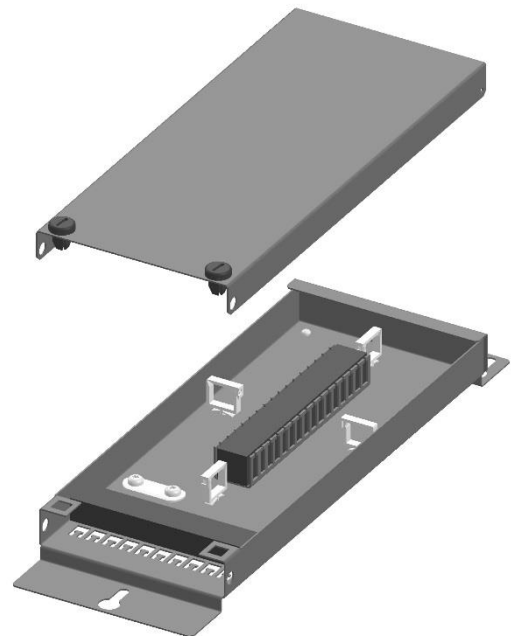

OB 5

Optical splice box with one-level splice tray and sling area for small installations. The box can accommodate up to 96 splices. Splice holder that holds splices in place without any loose or extra parts. All metal parts are manufactured in Aluzinc and painted to remove any sharp edges. Sealing in soft rubber at the cable entrance. The lid is fixed with quick fastener that opens and closes easily.

- 96 fiber splices
- 1 splice holders with 16 compartments, each compartment holds up to 9 splices
- Aluzinc steel
- Painted RAL 7037