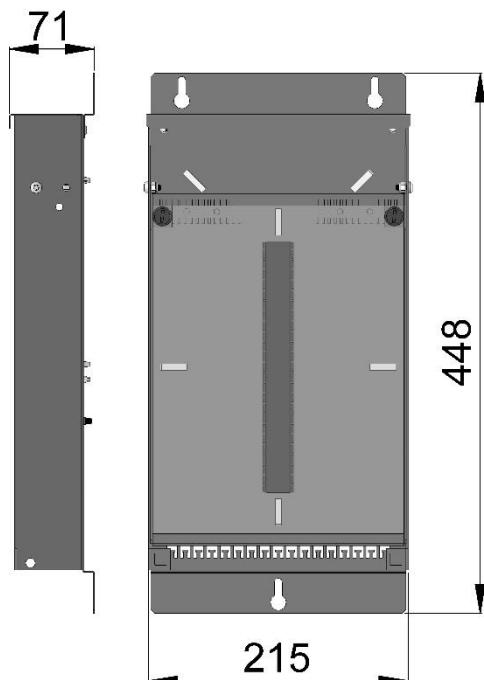

OB 3

Optical splice box with two-level pivot able splice tray. Bottom level holds sling and the top level holds splices. Top level can accommodate up to 216 splices.
Splice holder that holds splices in place without any loose or extra parts.
All metal parts are manufactured in Aluzinc and painted to remove any sharp edges.
Sealing in soft rubber at the cable entrance.
Both the lid and polycarbonate protection are fixed with quick fastener that opens and closes easily.

- 216 fiber splices
- 1 splice holders with 24 compartments, each compartment holds up to 9 splices
- Aluzinc steel
- Polycarbonate clear protection over splices
- Painted RAL 7037