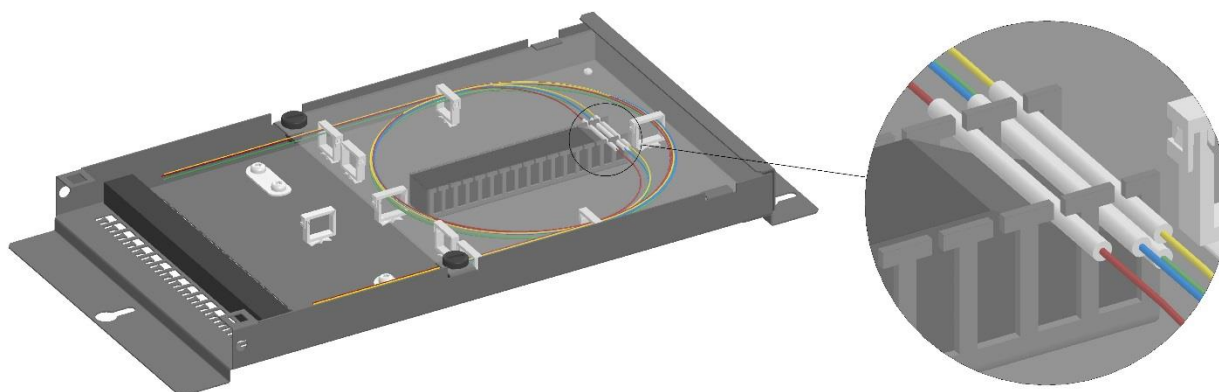

Datasheet

OB 1 / OB 3 / OB 4 / OB 5

Optical splice box From Enoc System

By
Patrik Andersson
Technical Manager

OB 1 / OB 3 / OB 4 / OB 5

OB X is a series of Optical splice boxes that fits perfectly inside the Enoc O5 fibercabinet. Each model fills different needs and splice capacity. From 144 normal splices up to 288 splices. All models are manufactured in Aluzinc and painted in RAL 7037.

OB X series is designed with a splice holder where the splices holds in place without any loose or extra parts. Each compartment holds up to 9 splices.

OB X range

- OB 1, for 288 fiber, removable two-sided splice tray
- OB 3, for 216 fiber, two level splice/sling area
- OB 4, for 144 fiber, one level splice/sling area
- OB 5, for 96 fiber, small installations

OB 1

Optical splice box with two-sided removable splice tray. Both sides are identical and can accommodate up to 144 splices each.

Splice holder that holds splices in place without any loose or extra parts.

All metal parts are manufactured in Aluzinc and painted to remove any sharp edges. Sealing in soft rubber at the cable entrance. Both the lid and polycarbonate protection are fixed with quick fastener that opens and closes easily.