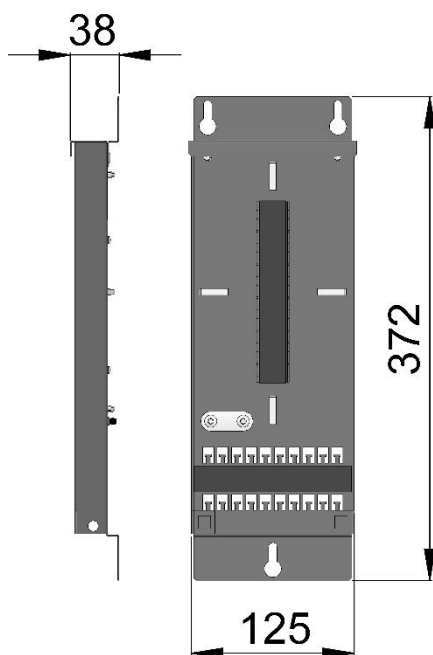

OB 5

Optical splice box with one-level splice tray and sling area for small installations. The box can accommodate up to 96 splices. Splice holder that holds splices in place without any loose or extra parts. All metal parts are manufactured in Aluzinc and painted to remove any sharp edges. Sealing in soft rubber at the cable entrance. The lid is fixed with quick fastener that opens and closes easily.

- 96 fiber splices
- 1 splice holders with 16 compartments, each compartment holds up to 9 splices
- Aluzinc steel
- Painted RAL 7037