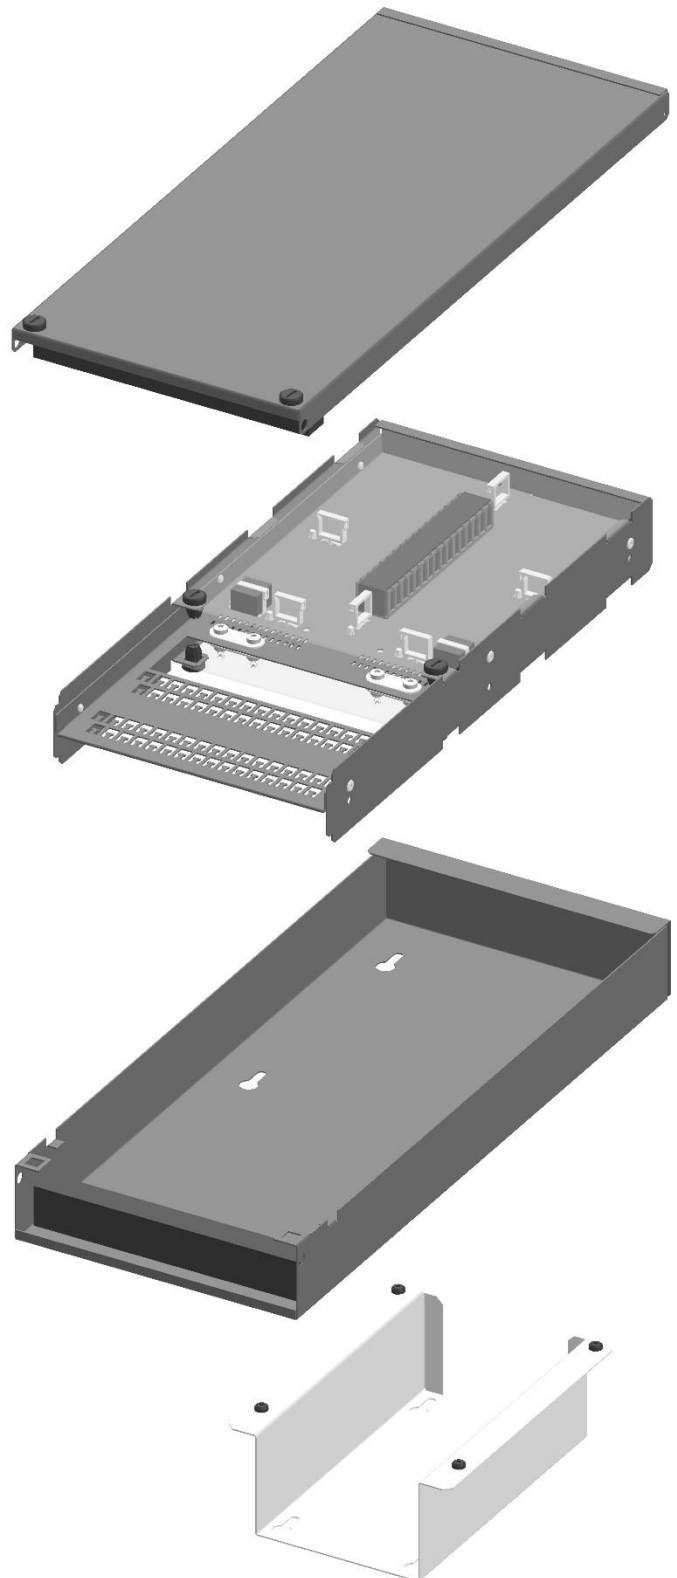

OB 1

Optical splice box with two-sided removable splice tray. Both sides are identical and can accommodate up to 144 splices each.

Splice holder that holds splices in place without any loose or extra parts.

All metal parts are manufactured in Aluzinc and painted to remove any sharp edges. Sealing in soft rubber at the cable entrance. Both the lid and polycarbonate protection are fixed with quick fastener that opens and closes easily.

OB 1 holder to create a sling area behind the box is available as accessory.

- 288 fiber splices
- 2 splice holders with 16 compartments, each compartment holds up to 9 splices
- Aluzinc steel
- Polycarbonate clear protection over splices
- Painted RAL 7037
- 57836, Holder OB 1 available as accessory