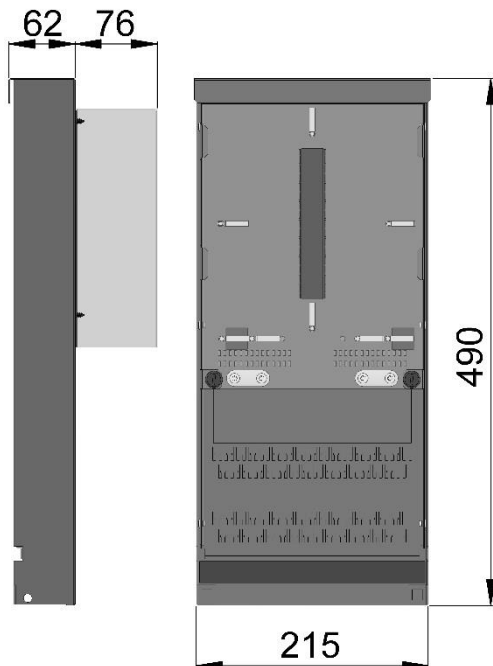

OB 1

Optical splice box with two-sided removable splice tray. Both sides are identical and can accommodate up to 144 splices each.

Splice holder that holds splices in place without any loose or extra parts.

All metal parts are manufactured in Aluzinc and painted to remove any sharp edges. Sealing in soft rubber at the cable entrance. Both the lid and polycarbonate protection are fixed with quick fastener that opens and closes easily.

OB 1 holder to create a sling area behind the box is available as accessory.

- 288 fiber splices
- 2 splice holders with 16 compartments, each compartment holds up to 9 splices
- Aluzinc steel
- Polycarbonate clear protection over splices
- Painted RAL 7037
- 57836, Holder OB 1 available as accessory