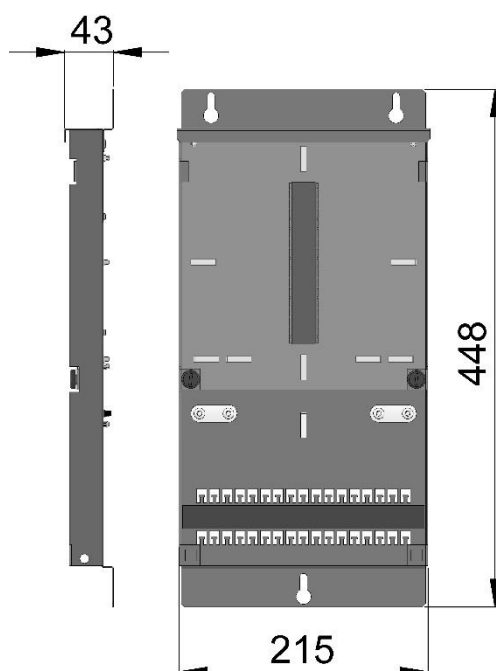

OB 4

Optical splice box with one-level splice tray and sling area. The box can accommodate up to 144 splices. Splice holder that holds splices in place without any loose or extra parts. All metal parts are manufactured in Aluzinc and painted to remove any sharp edges. Sealing in soft rubber at the cable entrance. Both the lid and polycarbonate protection are fixed with quick fastener that opens and closes easily.

- 144 fiber splices
- 1 splice holders with 16 compartments, each compartment holds up to 9 splices
- Aluzinc steel
- Polycarbonate clear protection over splices
- Painted RAL 7037