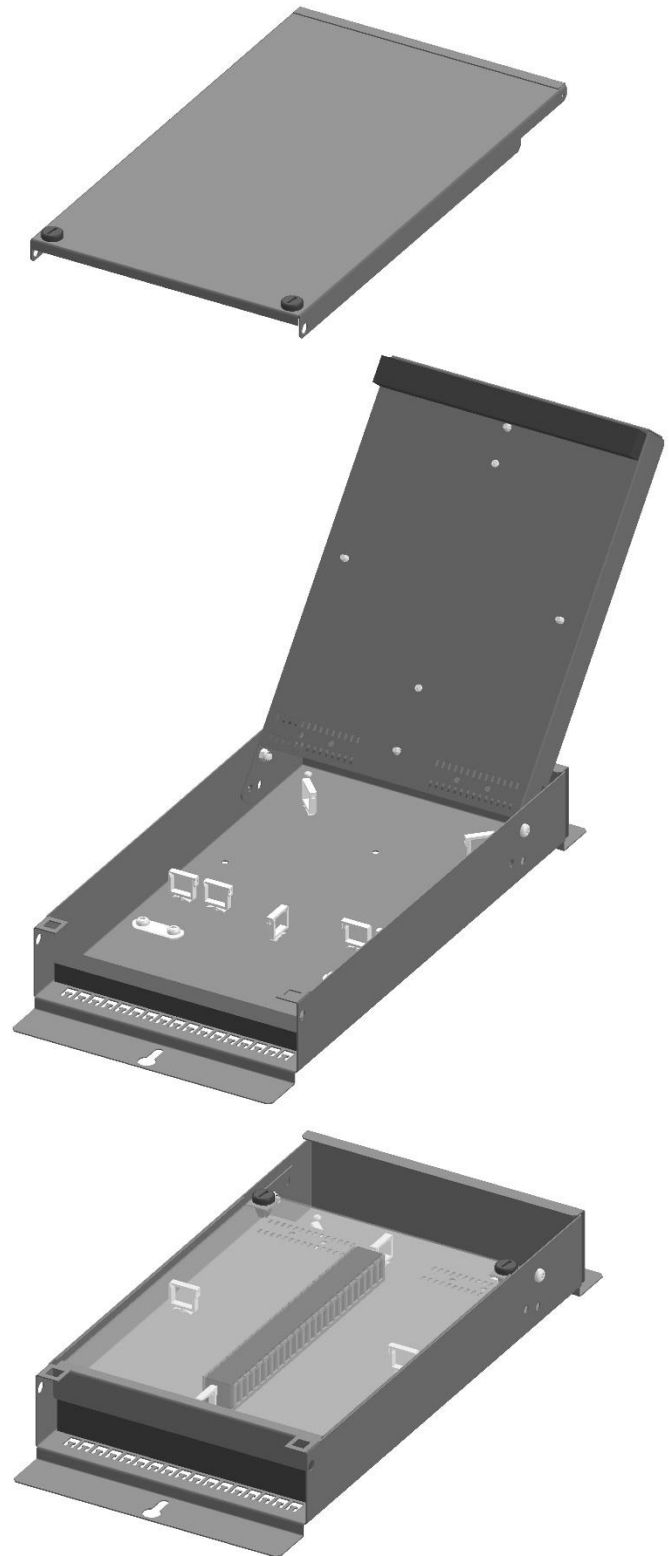

All metal parts are manufactured in Aluzinc and painted to remove any sharp edges. Sealing in soft rubber at the cable entrance. Both the lid and polycarbonate protection are fixed with quick fastener that opens and closes easily.

OB 1 holder to create a sling area behind the box is available as accessory.

- 288 fiber splices
- 2 splice holders with 16 compartments, each compartment holds up to 9 splices
- Aluzinc steel
- Polycarbonate clear protection over splices
- Painted RAL 7037
- 57836, Holder OB 1 available as accessory

OB 3

Optical splice box with two-level pivot able splice tray. Bottom level holds sling and the top level holds splices. Top level can accommodate up to 216 splices.
Splice holder that holds splices in place without any loose or extra parts.
All metal parts are manufactured in Aluzinc and painted to remove any sharp edges.
Sealing in soft rubber at the cable entrance.
Both the lid and polycarbonate protection are fixed with quick fastener that opens and closes easily.

- 216 fiber splices
- 1 splice holders with 24 compartments, each compartment holds up to 9 splices
- Aluzinc steel
- Polycarbonate clear protection over splices
- Painted RAL 7037

OB 4

Optical splice box with one-level splice tray and sling area. The box can accommodate up to 144 splices. Splice holder that holds splices in place without any loose or extra parts. All metal parts are manufactured in Aluzinc and painted to remove any sharp edges. Sealing in soft rubber at the cable entrance. Both the lid and polycarbonate protection are fixed with quick fastener that opens and closes easily.