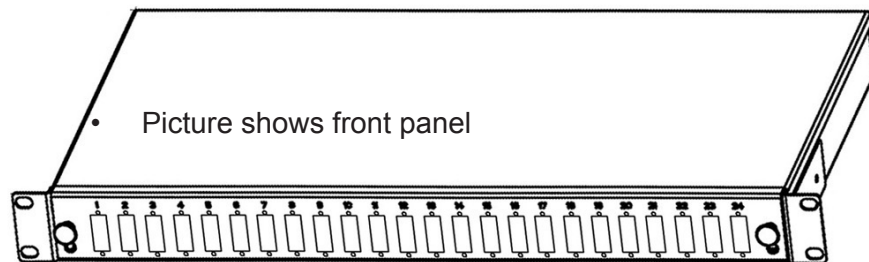

## Splice box 19" 1U, sliding unit

PG16/M20

PG16/M20-U

Art.-No.	Type
<b>RAL7035</b>	
	24 x ST or FC (D-hole)
	12 x ST or FC (D-hole)
	24 x SC duplex vertical
	12 x SC duplex vertical
	6 x SC duplex vertical
	6 x SC duplex horizontal
	12 x SC duplex horizontal shifted
	12 x SC or E2000® simplex, MTRJ or LC duplex
	24 x SC or E2000® simplex, MTRJ or LC duplex
	12 x E2000® simplex
	24 x E2000® simplex
	12 x LC duplex
	24 x LC duplex

- Sliding unit
- Unassembled
- Steel sheet 1.5 mm
- Colour RAL7035, light grey
- Dimensions (W) x (H) x (D) 483 x 44.5 x 244 mm
- 6 x self-adhesive fiber tray
- Front panel/sliding with quick lock
- With cover nut  max. 4 splice cassettes mountable
- Cable entry backsided, prepared for PG16/M20