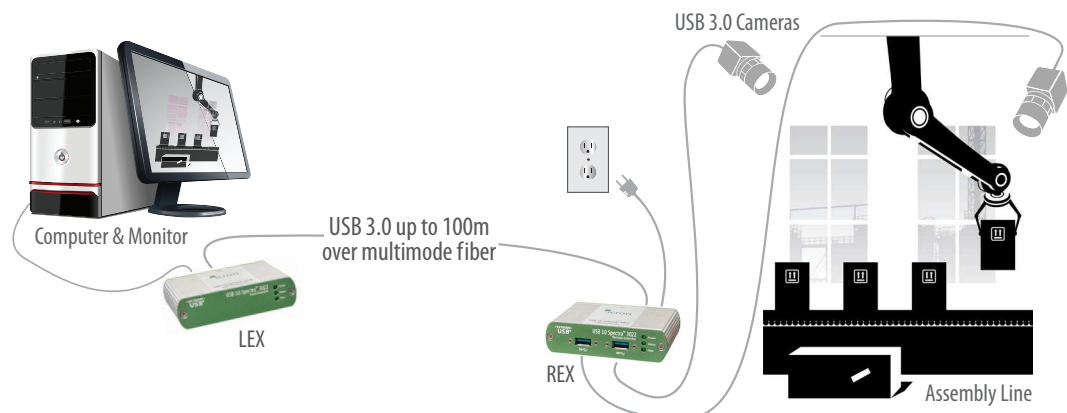

* Up to 50m with USB 3.0 storage type devices; up to 100m or more is achievable when using USB 3.0 bulk traffic cameras. For Microsoft Kinect applications, please use the Spectra™ 3001-15 active extension cable.

icron

4664 Lougheed Hwy.
Suite 221
Burnaby, BC,
V5C 5T5, Canada

DIREKTRONIK
Dataprodukter utöver det vanliga

**←EXTREME
USB®**

Specifications subject to
change without notification.
©2016
Icron Technologies Corp.
#90-01040-A10