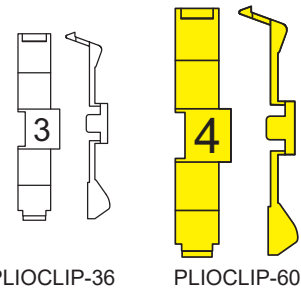

PLIOCLIP

Material: PA 6.6
Operating temperatures: -30 to +100°C
Tensile strength: 65 MPa
Elongation at break: 300 %
Elasticity: 1300 MPa
Dielectric strength: 26 kV/mm
Flame resistance: V2 UL94

Applications: marking of wires and cables of Ø 2,2 to 6 mm (sections 0,5 to 6 mm²) before or after connection.
 This marking system is equipped with a security locking equivalent to that of a closed ring.

For PLIOCLIP marking, proceed as follows:

Take the whole strip to the cable.

Hold the strip with one hand. Turn the clip down with the thumb and the forefinger of the other hand to close it.

Pull the clip off the strip.

The PLIOCLIP is then in position - and the next marker can be applied.

Example for order:

code group	detail article	code colour	code marker
0737	0XXXXXX	XXXXX	XXXXX

PLIOCLIP-36 07370013004TER

PLIOCLIP-60 073700220993

detail article

type	article number				Ø mm	mm ²	markers /bag	figure markers /bag
	alphabetical	figures Cl	colour	symbole				
PLIOCLIP 36	0737 0011 004 ***	0737 0012 099 ***	0737 0014 ***	0737 0013 004 ***	2,2 - 3,6	0,5 - 2,5	224	512
PLIOCLIP 60	0737 0021 004 ***	0737 0022 099 ***	0737 0024 ***	0737 0023 004 ***	3,6 - 6	2,5 - 6	224	512