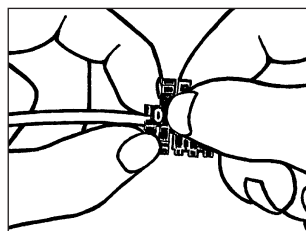

PLIOCLIP

Material: PA 6.6
Operating temperatures: -30 to +100°C
Tensile strength: 65 MPa
Elongation at break: 300 %
Elasticity: 1300 MPa
Dielectric strength: 26 kV/mm
Flame resistance: V2 UL94

Applications: marking of wires and cables of Ø 2,2 to 6 mm (sections 0,5 to 6 mm²) before or after connection.
 This marking system is equipped with a security locking equivalent to that of a closed ring.

For PLIOCLIP marking, proceed as follows:

Take the whole strip to the cable.

Hold the strip with one hand. Turn the clip down with the thumb and the forefinger of the other hand to close it.

Pull the clip off the strip.

The PLIOCLIP is then in position - and the next marker can be applied.

Example for order:

code group	detail article	code colour	code marker
0737	0XXXXXX	XXXXX	XXXXX

PLIOCLIP-36 07370013004TER

PLIOCLIP-60 073700220993