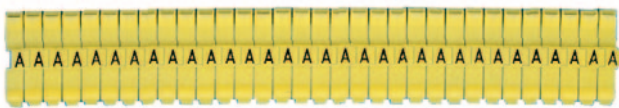

PLIOCLIP

Material: PA 6.6
Operating temperatures: -30 to +100°C
Tensile strength: 65 MPa
Elongation at break: 300 %
Elasticity: 1300 MPa
Dielectric strength: 26 kV/mm
Flame resistance: V2 UL94

Applications: marking of wires and cables of Ø 2,2 to 6 mm (sections 0,5 to 6 mm²) before or after connection.
 This marking system is equipped with a security locking equivalent to that of a closed ring.

For PLIOCLIP marking, proceed as follows:

Take the whole strip to the cable.

Hold the strip with one hand. Turn the clip down with the thumb and the forefinger of the other hand to close it.

Pull the clip off the strip.

The PLIOCLIP is then in position - and the next marker can be applied.

Example for order:

code group	detail article	code colour	code marker
0737	0XXXXXX	XXXXX	XXXXX

PLIOCLIP-36 07370013004TER

PLIOCLIP-60 073700220993