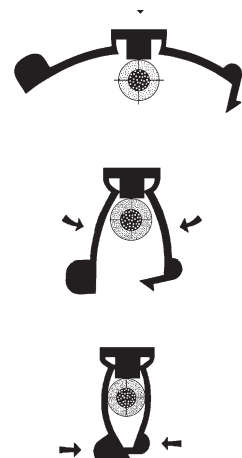

PLIOCLIP

Material: PA 6.6
Operating temperatures: -30 to +100°C
Tensile strength: 65 MPa
Elongation at break: 300 %
Elasticity: 1300 MPa
Dielectric strength: 26 kV/mm
Flame resistance: V2 UL94

Applications: marking of wires and cables of Ø 2,2 to 6 mm (sections 0,5 to 6 mm²) before or after connection.
 This marking system is equipped with a security locking equivalent to that of a closed ring.

For PLIOCLIP marking, proceed as follows:

Take the whole strip to the cable.

Hold the strip with one hand. Turn the clip down with the thumb and the forefinger of the other hand to close it.

Pull the clip off the strip.

The PLIOCLIP is then in position - and the next marker can be applied.

Example for order:

code group	detail article	code colour	code marker
0737	0XXXXXX	XXXXX	XXXXX

PLIOCLIP-36 07370013004TER

PLIOCLIP-60 073700220993