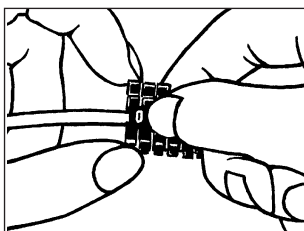

PLIOCLIP

Material: PA 6.6
Operating temperatures: -30 to +100°C
Tensile strength: 65 MPa
Elongation at break: 300 %
Elasticity: 1300 MPa
Dielectric strength: 26 kV/mm
Flame resistance: V2 UL94

Applications: marking of wires and cables of Ø 2,2 to 6 mm (sections 0,5 to 6 mm²) before or after connection.
 This marking system is equipped with a security locking equivalent to that of a closed ring.

For PLIOCLIP marking, proceed as follows:

Take the whole strip to the cable.

Hold the strip with one hand. Turn the clip down with the thumb and the forefinger of the other hand to close it.

Pull the clip off the strip.

The PLIOCLIP is then in position - and the next marker can be applied.

Example for order:

code group	detail article	code colour	code marker
0737	0XXXXXX	XXXXX	XXXXX

PLIOCLIP-36 07370013004TER

PLIOCLIP-60 073700220993