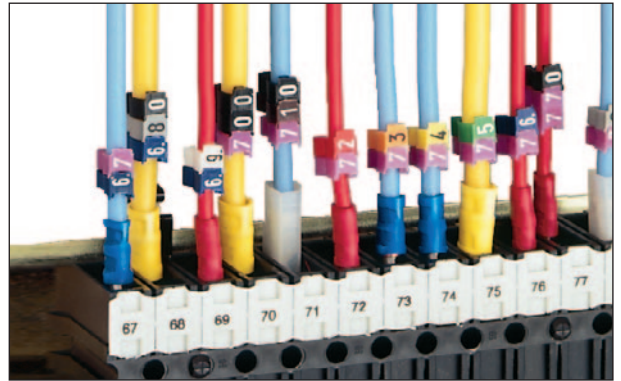

PLIOCLIP

Material: PA 6.6
Operating temperatures: -30 to +100°C
Tensile strength: 65 MPa
Elongation at break: 300 %
Elasticity: 1300 MPa
Dielectric strength: 26 kV/mm
Flame resistance: V2 UL94

Applications: marking of wires and cables of Ø 2,2 to 6 mm (sections 0,5 to 6 mm²) before or after connection.
 This marking system is equipped with a security locking equivalent to that of a closed ring.

For PLIOCLIP marking, proceed as follows:

Take the whole strip to the cable.

Hold the strip with one hand. Turn the clip down with the thumb and the forefinger of the other hand to close it.

Pull the clip off the strip.

The PLIOCLIP is then in position - and the next marker can be applied.

Example for order:

code group	detail article	code colour	code marker
0737	0XXXXXX	XXXXX	XXXXX

PLIOCLIP-36 07370013004TER

PLIOCLIP-60 073700220993