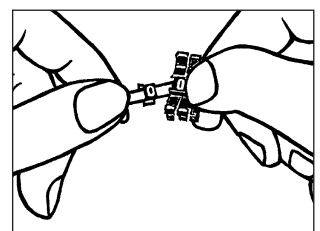

PLIOCLIP

Material: PA 6.6
Operating temperatures: -30 to +100°C
Tensile strength: 65 MPa
Elongation at break: 300 %
Elasticity: 1300 MPa
Dielectric strength: 26 kV/mm
Flame resistance: V2 UL94

Applications: marking of wires and cables of Ø 2,2 to 6 mm (sections 0,5 to 6 mm²) before or after connection.
 This marking system is equipped with a security locking equivalent to that of a closed ring.

For PLIOCLIP marking, proceed as follows:

Take the whole strip to the cable.

Hold the strip with one hand. Turn the clip down with the thumb and the forefinger of the other hand to close it.

Pull the clip off the strip.

The PLIOCLIP is then in position - and the next marker can be applied.

Example for order:

code group	detail article	code colour	code marker
0737	0XXXXXX	XXXXX	XXXXX

PLIOCLIP-36 07370013004TER

PLIOCLIP-60 073700220993