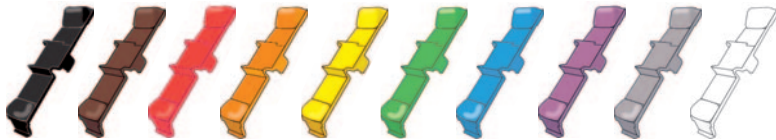

PLIOCLIP

Material: PA 6.6
Operating temperatures: -30 to +100°C
Tensile strength: 65 MPa
Elongation at break: 300 %
Elasticity: 1300 MPa
Dielectric strength: 26 kV/mm
Flame resistance: V2 UL94

Applications: marking of wires and cables of Ø 2,2 to 6 mm (sections 0,5 to 6 mm²) before or after connection.
 This marking system is equipped with a security locking equivalent to that of a closed ring.

For PLIOCLIP marking, proceed as follows:

Take the whole strip to the cable.

Hold the strip with one hand. Turn the clip down with the thumb and the forefinger of the other hand to close it.

Pull the clip off the strip.

The PLIOCLIP is then in position - and the next marker can be applied.

Example for order:

code group	detail article	code colour	code marker
0737	0XXXXXX	XXXXX	XXXXX

PLIOCLIP-36 07370013004TER

PLIOCLIP-60 073700220993