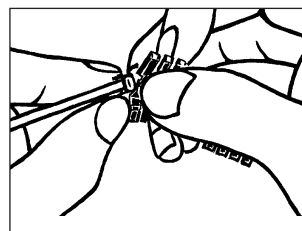

PLIOCLIP

Material: PA 6.6
Operating temperatures: -30 to +100°C
Tensile strength: 65 MPa
Elongation at break: 300 %
Elasticity: 1300 MPa
Dielectric strength: 26 kV/mm
Flame resistance: V2 UL94

Applications: marking of wires and cables of Ø 2,2 to 6 mm (sections 0,5 to 6 mm²) before or after connection.
 This marking system is equipped with a security locking equivalent to that of a closed ring.

For PLIOCLIP marking, proceed as follows:

Take the whole strip to the cable.

Hold the strip with one hand. Turn the clip down with the thumb and the forefinger of the other hand to close it.

Pull the clip off the strip.

The PLIOCLIP is then in position - and the next marker can be applied.

Example for order:

code group	detail article	code colour	code marker
0737	0XXXXXX	XXXXX	XXXXX

PLIOCLIP-36 07370013004TER

PLIOCLIP-60 073700220993