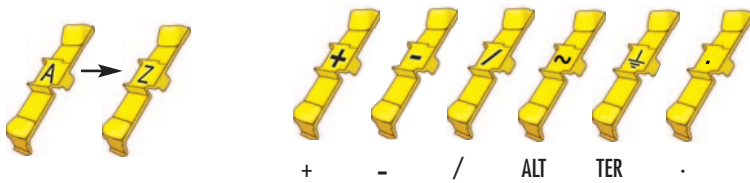

PLIOCLIP

Material: PA 6.6
Operating temperatures: -30 to +100°C
Tensile strength: 65 MPa
Elongation at break: 300 %
Elasticity: 1300 MPa
Dielectric strength: 26 kV/mm
Flame resistance: V2 UL94

Applications: marking of wires and cables of Ø 2,2 to 6 mm (sections 0,5 to 6 mm²) before or after connection.
 This marking system is equipped with a security locking equivalent to that of a closed ring.

For PLIOCLIP marking, proceed as follows:

Take the whole strip to the cable.

Hold the strip with one hand. Turn the clip down with the thumb and the forefinger of the other hand to close it.

Pull the clip off the strip.

The PLIOCLIP is then in position - and the next marker can be applied.

Example for order:

code group	detail article	code colour	code marker
0737	0XXXXXX	XXXXX	XXXXX

PLIOCLIP-36 07370013004TER

PLIOCLIP-60 073700220993