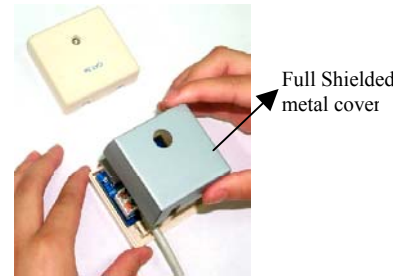

Cat.5 Surface Mount Box Installing Instruction

1.

2.

3.

G=GROUND

T568A WIRING

PIN 1 White/Green
PIN 2 Green
PIN 3 White/blue
PIN 4 Blue
PIN 5 White/ Orange
PIN 6 Orange
PIN 7 White/Brown
PIN 8 Brown

T568B WIRING

10 1 White/ Orange
PIN 2 Orange
PIN 3 White/blue
PIN 4 Blue
PIN 5 White/Green
PIN 6 White/Green
PIN 7 White/Green
PIN 8 White/Green

5.

4.

6.

COMPLETED

DIREKTRONIK

e-mail: info@direktronik.se

tel: 08-52 400 700 fax: 08-520 18121