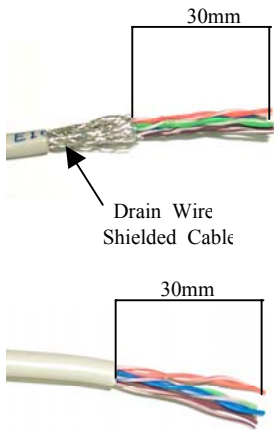

Cat.5 Surface Mount Box Installing Instruction

1.

2.

3.

G=GROUND

T568A WIRING

PIN 1 White/Green
PIN 2 Green
PIN 3 White/blue
PIN 4 Blue
PIN 5 White/ Orange
PIN 6 Orange
PIN 7 White/Brown
PIN 8 Brown

T568B WIRING