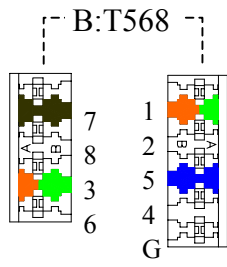

Cat.5 Surface Mount Box Installing Instruction

1.

2.

3.

G=GROUND

T568A WIRING

PIN 1 White/Green
PIN 2 Green
PIN 3 White/blue
PIN 4 Blue
PIN 5 White/ Orange
PIN 6 Orange
PIN 7 White/Brown
PIN 8 Brown

T568B WIRING