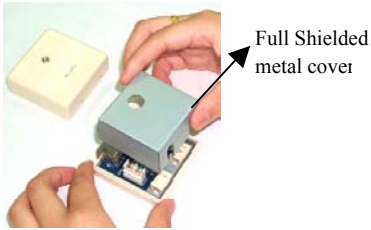

Cat.5 Surface Mount Box Installing Instruction

1.

2.

3.

G=GROUND

T568A WIRING

PIN 1 White/Green
PIN 2 Green
PIN 3 White/blue
PIN 4 Blue
PIN 5 White/ Orange
PIN 6 Orange
PIN 7 White/Brown
PIN 8 Brown

T568B WIRING