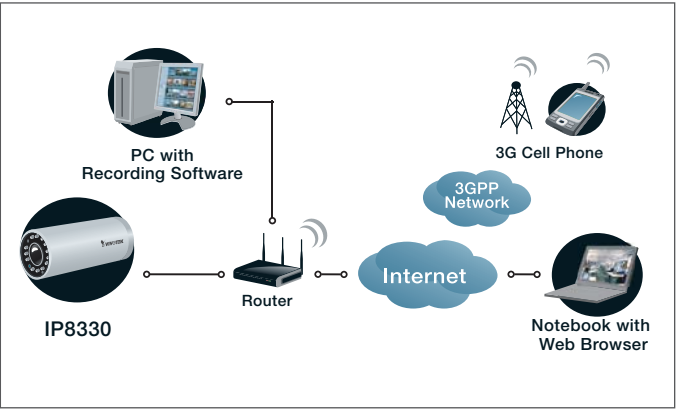

Approvals	· CE, LVD, FCC, VCCI, C-Tick
Operating Environments	· Temperature: -20 ~ 50 °C (-4 ~ 122 °F) · Humidity: 90% RH
Viewing System Requirements	· OS: Microsoft Windows 7/Vista/XP/2000 · Browser: Mozilla Firefox, Internet Explorer 6.x or above · Cell phone: 3GPP player · Real Player: 10.5 or above · Quick Time: 6.5 or above
Installation, Management, and Maintenance	· Installation Wizard 2 · 32-CH ST7501 recording software · Supports firmware upgrade
Applications	· SDK available for application development and system integration
Warranty	· 12 months

System Overview