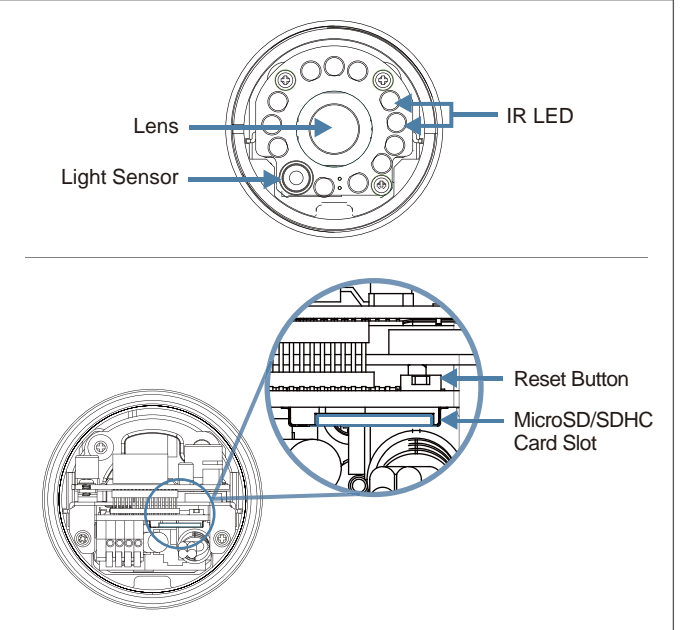

External and Internal View