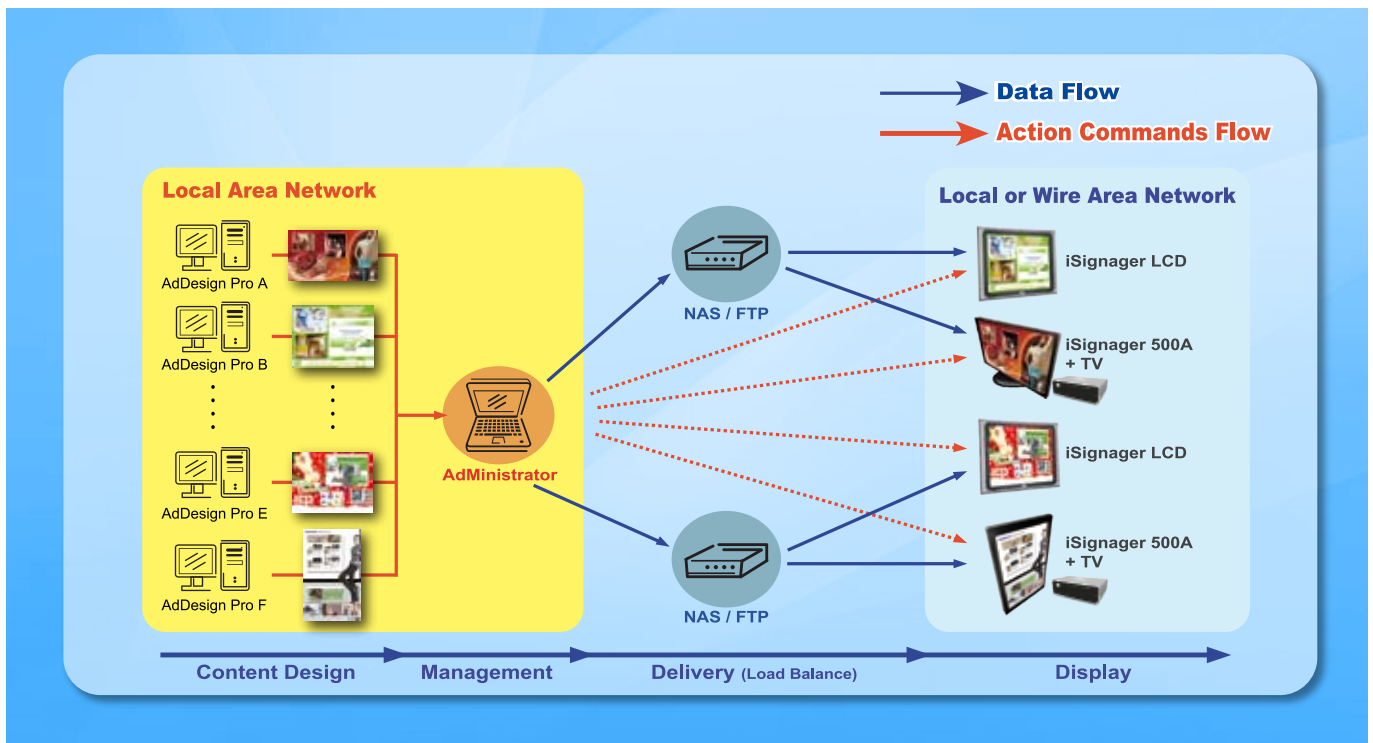

- Content Display

iSignager-500A or iSignager-LCD will download the content files from the NAS/ FTP and display the content according to the playlist schedule.