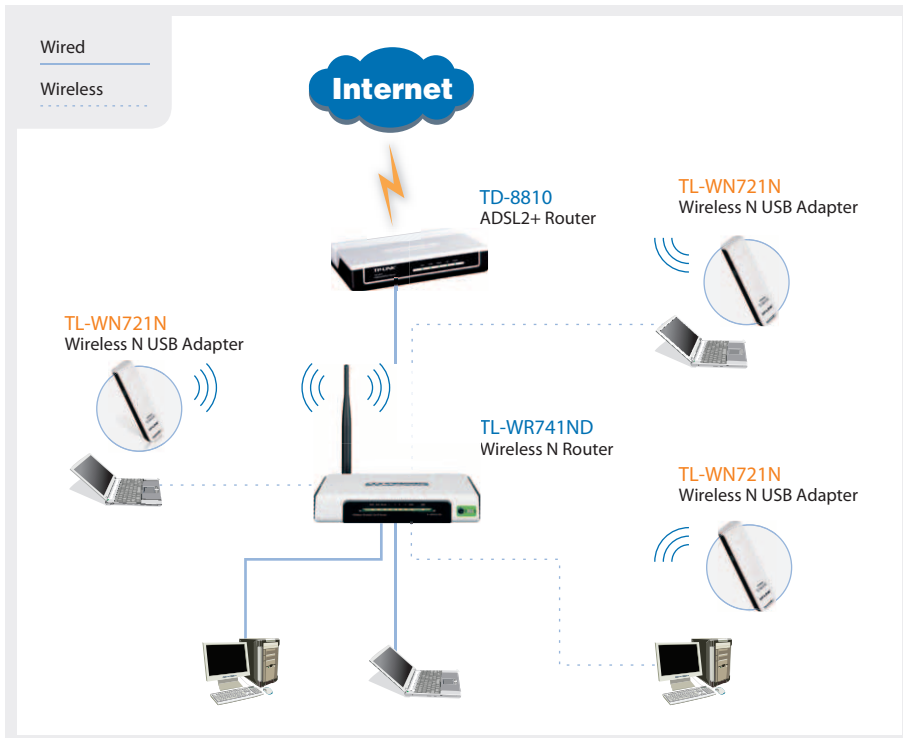

## 150Mbps Wireless N USB Adapter TL-WN721N

Enables significantly greater connection reliability, even as in noisy environment

Get maximum performance using together with 11n products

Effortless wireless security setup with Quick Secure Setup (QSS)

### Description:

The TP-LINK Wireless N USB Adapter TL-WN721N is a wireless client which delivers up to 150Mbps wireless transmitting rates for your desktop computer. The wireless adapter enables reliable wireless connection to handle even High-Definition (HD) video streams. You can share a high-speed internet connection, play delay sensitive online games, stream voice/audio by using the TL-WN721N together with a draft 802.11n wireless router (TL-WR741ND & TL-WR740N recommended).

## Features:

- USB 2.0 interface
- Portable design
- Provides Infrastructure and Ad-Hoc modes
- 150Mbps wireless transmission rate
- Effortless wireless security setup with Quick Secure Setup (QSS)
- Supports WEP encryptions, as well as WPA/WPA2 and WPA-PSK/WPA2-PSK encryptions and mechanisms
- Supports Roaming technology, guarantees efficient wireless connections
- Supports Windows 7/Vista/XP/2000