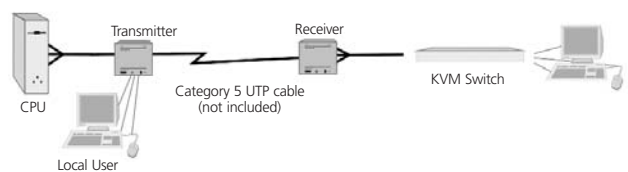

**Note:** Use Enhanced Category 5 UTP (350 Mhz) cable, with RJ-45 connectors. Cable must conform to EIA/TIA T568B Category 5 wiring standard.

**UPCED** (for PS/2), **USNED** (for Sun), **USBED** (for USB connectors)

**UPCEDF** (for MX<sup>4</sup>)

**UPCEDE** (for MX<sup>4</sup>)

**UPCEDU** (for PS/2), **USNEDU** (for Sun), **USBEDU** (for USB connectors)