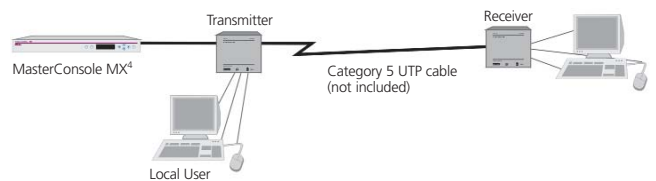

UPCEDF (for MX⁴)