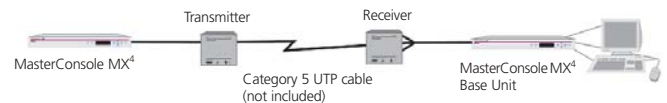

**Note:** Use Enhanced Category 5 UTP (350 Mhz) cable, with RJ-45 connectors. Cable must conform to EIA/TIA T568B Category 5 wiring standard.

**UPCED** (for PS/2), **USNED** (for Sun), **USBED** (for USB connectors)

**UPCEDF** (for MX<sup>4</sup>)

**UPCEDE** (for MX<sup>4</sup>)

**UPCEDU** (for PS/2), **USNEDU** (for Sun), **USBEDU** (for USB connectors)