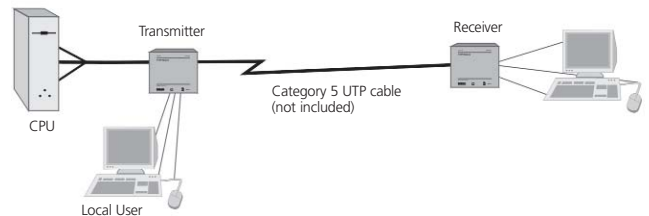

Specifications

UKVM (Transmitter for PS/2) / AUPUSBC (transmitter for USB)	
Dimensions - (WxDxH)	108 x 91 x 23mm
Weight	0,2 kg
Power	No external power required
User Port	6 pin keyboard & mouse, HD15
Connection to PC/switch	DB25(F)
Connection to receiver	RJ-45 jack
USKVM (Transmitter for Sun)	
Dimensions - (WxDxH)	108 x 91 x 23mm
Weight	0,2 kg
Power	No external power required
User Port	8 pin keyboard & mouse, HD15
Connection to receiver	RJ-45 jack
URKVMG (Receiver for PS/2 and USB)	
Dimensions - (WxDxH)	108 x 91 x 23mm
Weight	0,2 kg
Power	6V DC 1.4 amp output (included)
User Port	6 pin keyboard & mouse, HD15
Connection to transmitter	RJ-45 jack
URSKVM (Receiver for Sun)	
Dimensions - (WxDxH)	108 x 91x 23mm
Weight	0,2 kg
Power	6V DC 1.4 amp output (included)
User Port	8 pin keyboard & mouse, HD15 Use 1396C adapter for 13W3 video
Connection to transmitter	RJ-45 jack
Warranty	Two Years. In addition, Raritan offers two years Extended Warranty.

Note: Use Enhanced Category 5 UTP (350 Mhz) cable, with RJ-45 connectors. Cable must conform to EIA/TIA T568B Category 5 wiring standard.

UPCED (for PS/2), **USNED** (for Sun), **USBED** (for USB connectors)