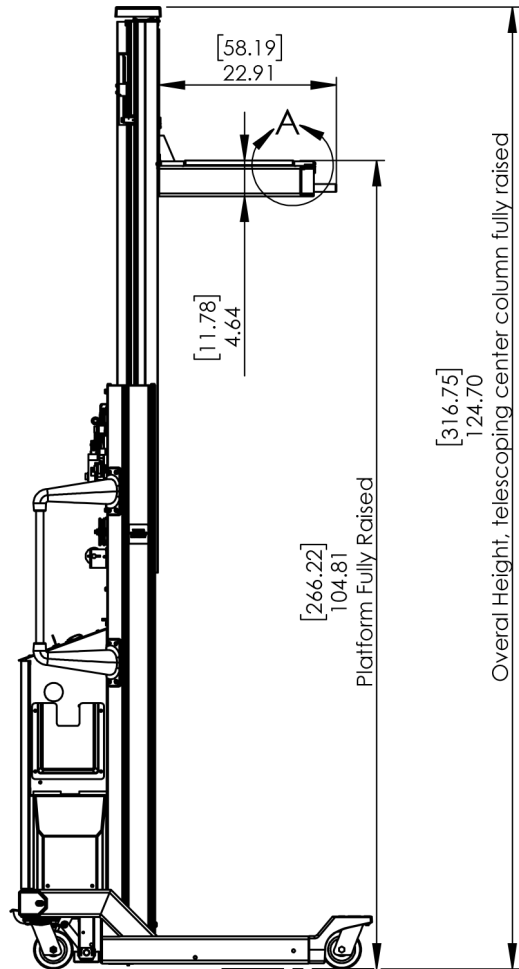

SL[®]
serverLIFT™

DIREKTRONIK
Dataprodukter utöver det vanliga

The ServerLIFT **SL-1000X** is the flagship of all ServerLIFT products designed to move equipment up to 1000 lbs and usable in even the tightest of environments. Built for years of service, the **SL-1000X** is the most robust data center lift available anywhere.

Weight: 539 lbs [244.49 kg]
 Shipping Weight: 700 lbs [317.51 kg]
 Zero Turn Radius (can pivot on axis when front casters are unlocked)
 Aisle and "T" Intersection turn limit: 34" [86.36 cm]
 Side Shelf distance: 6" each side - 12" total travel [30.48 cm]
 Minimum Aisle Width: 25" [63cm]
 Shelf upper load limit: 8' [243.80 cm]
 Shelf lower limit: 4.96" [12.59 cm]
 Maximum load capacity rating: 1000 lbs [453.59 kg]