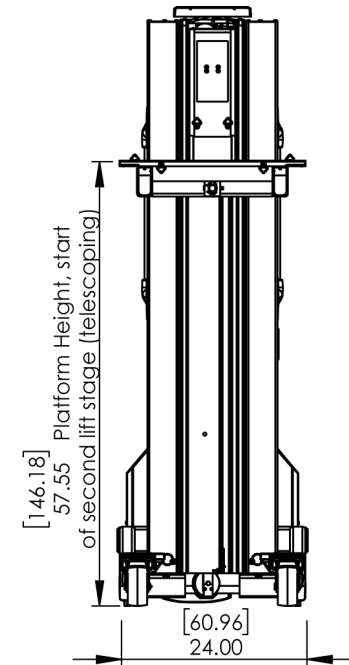

SL[®]
serverLIFT™

DIREKTRONIK
Dataprodukter utöver det vanliga

The ServerLIFT **SL-1000X** is the flagship of all ServerLIFT products designed to move equipment up to 1000 lbs and usable in even the tightest of environments. Built for years of service, the **SL-1000X** is the most robust data center lift available anywhere.

Weight: 539 lbs [244.49 kg]
 Shipping Weight: 700 lbs [317.51 kg]
 Zero Turn Radius (can pivot on axis when front casters are unlocked)
 Aisle and "T" Intersection turn limit: 34" [86.36 cm]
 Side Shelf distance: 6" each side - 12" total travel [30.48 cm]
 Minimum Aisle Width: 25" [63cm]
 Shelf upper load limit: 8' [243.80 cm]
 Shelf lower limit: 4.96" [12.59 cm]
 Maximum load capacity rating: 1000 lbs [453.59 kg]