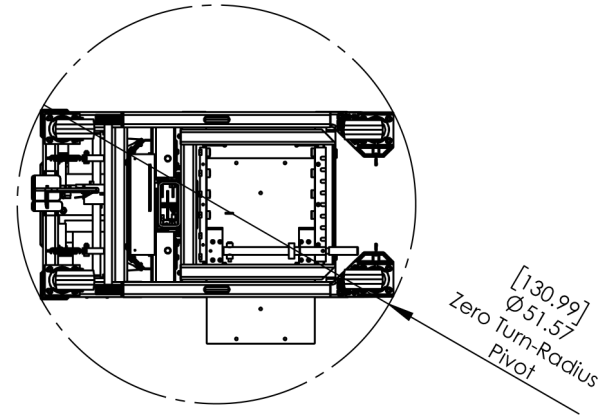

SL[®]
serverLIFT™

DIREKTRONIK
Dataprodukter utöver det vanliga

The ServerLIFT **SL-1000X** is the flagship of all ServerLIFT products designed to move equipment up to 1000 lbs and usable in even the tightest of environments. Built for years of service, the **SL-1000X** is the most robust data center lift available anywhere.

Weight: 539 lbs [244.49 kg]
 Shipping Weight: 700 lbs [317.51 kg]
 Zero Turn Radius (can pivot on axis when front casters are unlocked)
 Aisle and "T" Intersection turn limit: 34" [86.36 cm]
 Side Shelf distance: 6" each side - 12" total travel [30.48 cm]
 Minimum Aisle Width: 25" [63cm]
 Shelf upper load limit: 8' [243.80 cm]
 Shelf lower limit: 4.96" [12.59 cm]
 Maximum load capacity rating: 1000 lbs [453.59 kg]