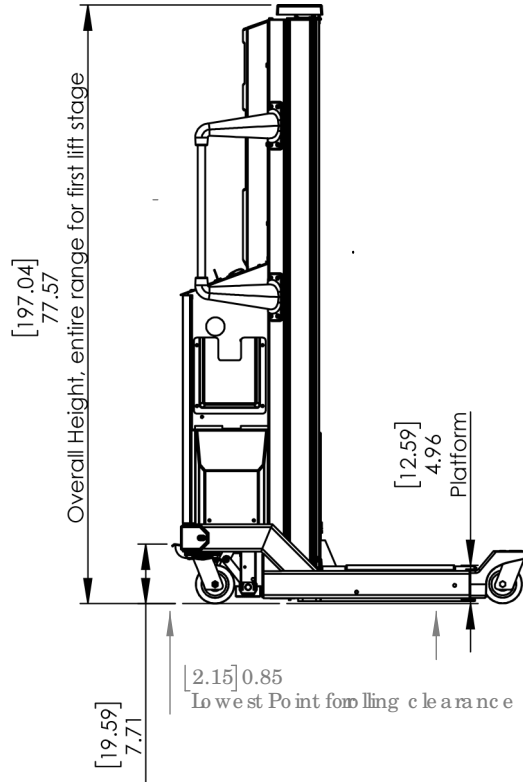

SL[®]
serverLIFT™

DIREKTRONIK
Dataprodukter utöver det vanliga

The ServerLIFT **SL-1000X** is the flagship of all ServerLIFT products designed to move equipment up to 1000 lbs and usable in even the tightest of environments. Built for years of service, the **SL-1000X** is the most robust data center lift available anywhere.

Weight: 539 lbs [244.49 kg]
 Shipping Weight: 700 lbs [317.51 kg]
 Zero Turn Radius (can pivot on axis when front casters are unlocked)
 Aisle and "T" Intersection turn limit: 34" [86.36 cm]
 Side Shelf distance: 6" each side - 12" total travel [30.48 cm]
 Minimum Aisle Width: 25" [63cm]
 Shelf upper load limit: 8' [243.80 cm]
 Shelf lower limit: 4.96" [12.59 cm]
 Maximum load capacity rating: 1000 lbs [453.59 kg]